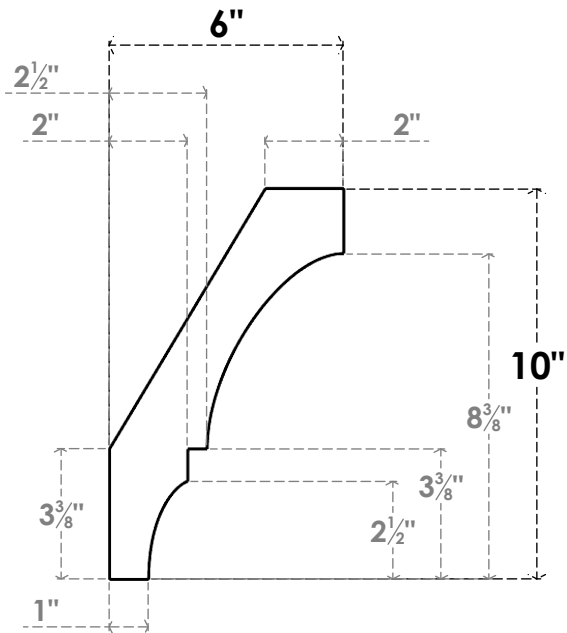

ITEM NUMBER: BRCPC035X06000X10000BOA

3 1/2"W X 6"D X 10"H BALBOA ARCHITECTURAL GRADE PVC CLOSED KNEE BRACE

SIDE PROFILE

FRONT PROFILE

ISOMETRIC

EKENA MILLWORK
2300 WEST MAIN ST.
CLARKSVILLE, TX 75426
TOLL FREE: 866-607-0453
WWW.EKENAMILLWORK.COM