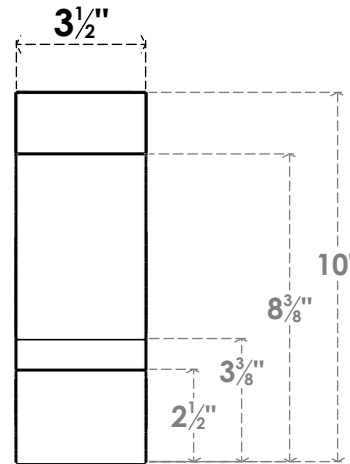

ITEM NUMBER: BRCPC035X06000X10000BOA

3 1/2"W X 6"D X 10"H BALBOA ARCHITECTURAL GRADE PVC CLOSED KNEE BRACE

SIDE PROFILE

FRONT PROFILE

ISOMETRIC

EKENA MILLWORK
2300 WEST MAIN ST.
CLARKSVILLE, TX 75426
TOLL FREE: 866-607-0453
WWW.EKENAMILLWORK.COM